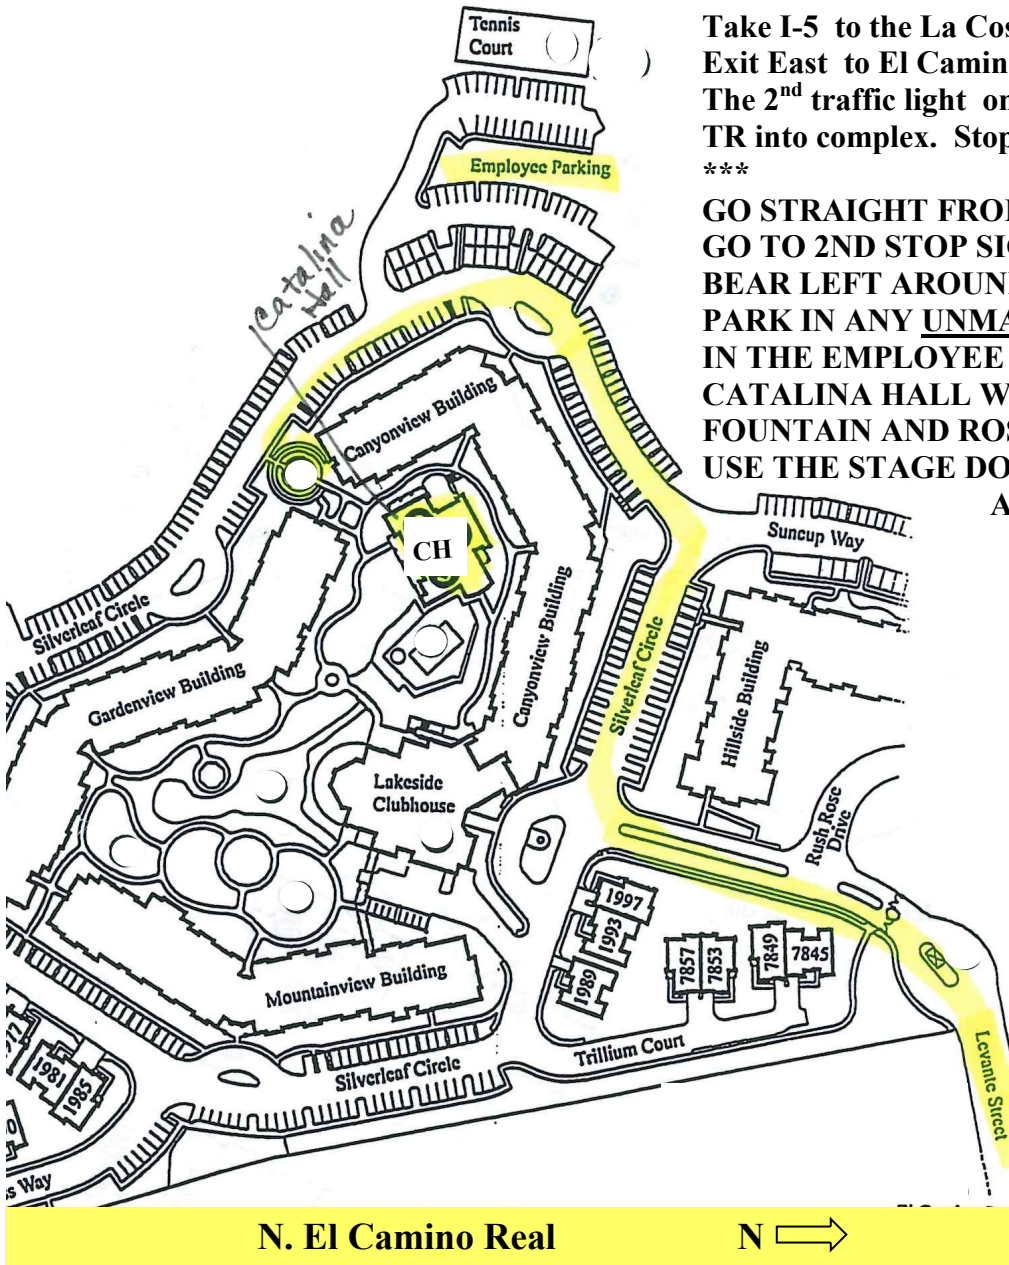

DIRECTIONS TO LA COSTA GLEN IN CARLSBAD –

For Event in CATALINA HALL

**Address is 1940 Levante Street (On N El Camino Real), Carlsbad, CA
Between Leucadia Avenue (Calle Barcelona) and La Costa Avenue**

CALLE BARCELONA

La Costa Avenue (East)

Take I-5 to the La Costa Ave exit

Exit East to El Camino Real (about a mile), then turn right onto El Camino Real. The 2nd traffic light on the right is the Levante Street entrance to La Costa Glen. TR into complex. Stop at Safety Kiosk for a parking permit.

GO STRAIGHT FROM KIOSK TO FIRST STOP SIGN (Silverleaf) - TR

GO TO 2ND STOP SIGN (Suncup) - TL.

BEAR LEFT AROUND THE CAR PORTS AND GARAGES.

PARK IN ANY UNMARKED SPACE. THERE ARE ALSO SPACES IN THE EMPLOYEE LOT BEHIND THE GARAGES.

CATALINA HALL WILL BE ON THE LEFT AND DOWN THE PATH PAST THE FOUNTAIN AND ROSE GARDEN.

USE THE STAGE DOOR ENTRANCE ALONG THE LEFT SIDE OF THE BUILDING, ALMOST TO THE STEPS.

**IF YOU HAVE HEAVY EQUIPMENT
YOU MAY USE ONLY THESE CARPORTS
NEAR CATALINA HALL:**